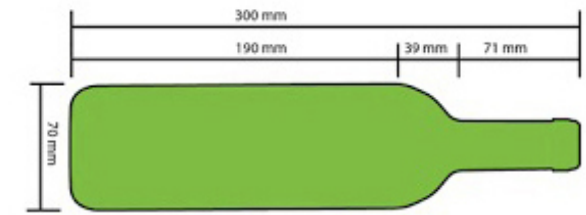

BOTTLE LOADING PLAN

DUNAVOX

DAB-25.62

Standard 750mL Bordeaux bottle

6
6
6
7
25